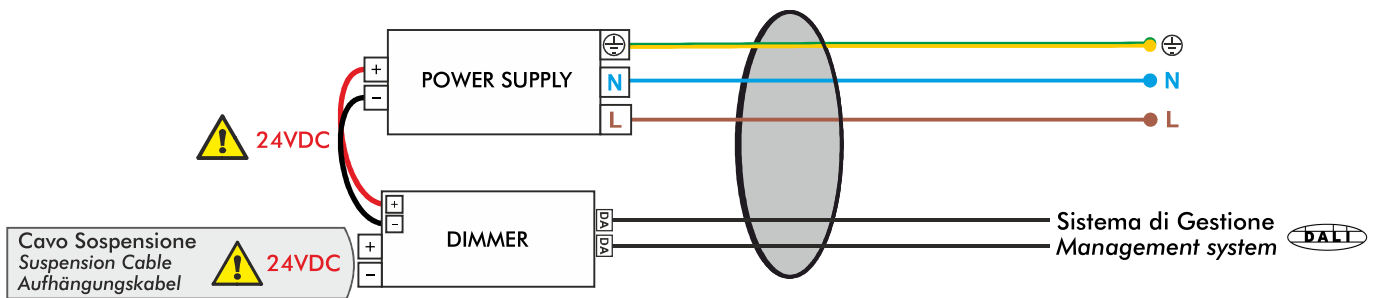

The safety of this product is guaranteed only if correctly used, according to this instruction sheet, which must be read first

COLLEGAMENTO ELETTRICO
 ELECTRICAL CONNECTION
 ELEKTRISCHE VERBINDUNG

Versione ONOFF
 ONOFF Version
 ONOFF Version

Versione Dimmerabile - Collegamento con pulsante
 Dimmable Version - Touch-DIM wiring
 Dimmbare Version - Touch-DIM-Verkabelung

Versione Dimmerabile - Collegamento con sistema di gestione
 Dimmable Version - Management System wiring
 Dimmbare Version - Management System Verdrahtung