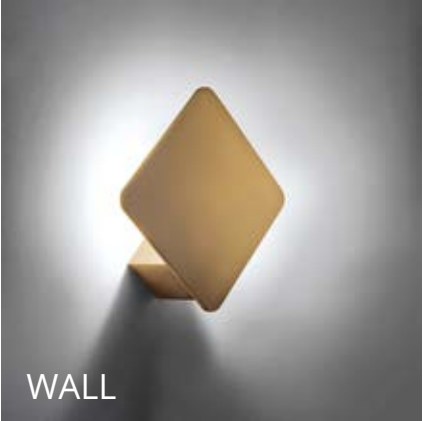

16 **PROFILO 260** orientabile
3x DALI (Push) 20W 1800lm - 220V
Bianco - 3000K - Ø16x40"

17 **INCASSO FLOMURD N**
3x DALI (Push) 15W 1000lm - 220V
Bianco - 3000K - Ø16x40"

Products

To enhance your project, whether it's a private home or a large resort, Team Italia offers a wide range of products to achieve a result that balances functionality, design, and comfort.