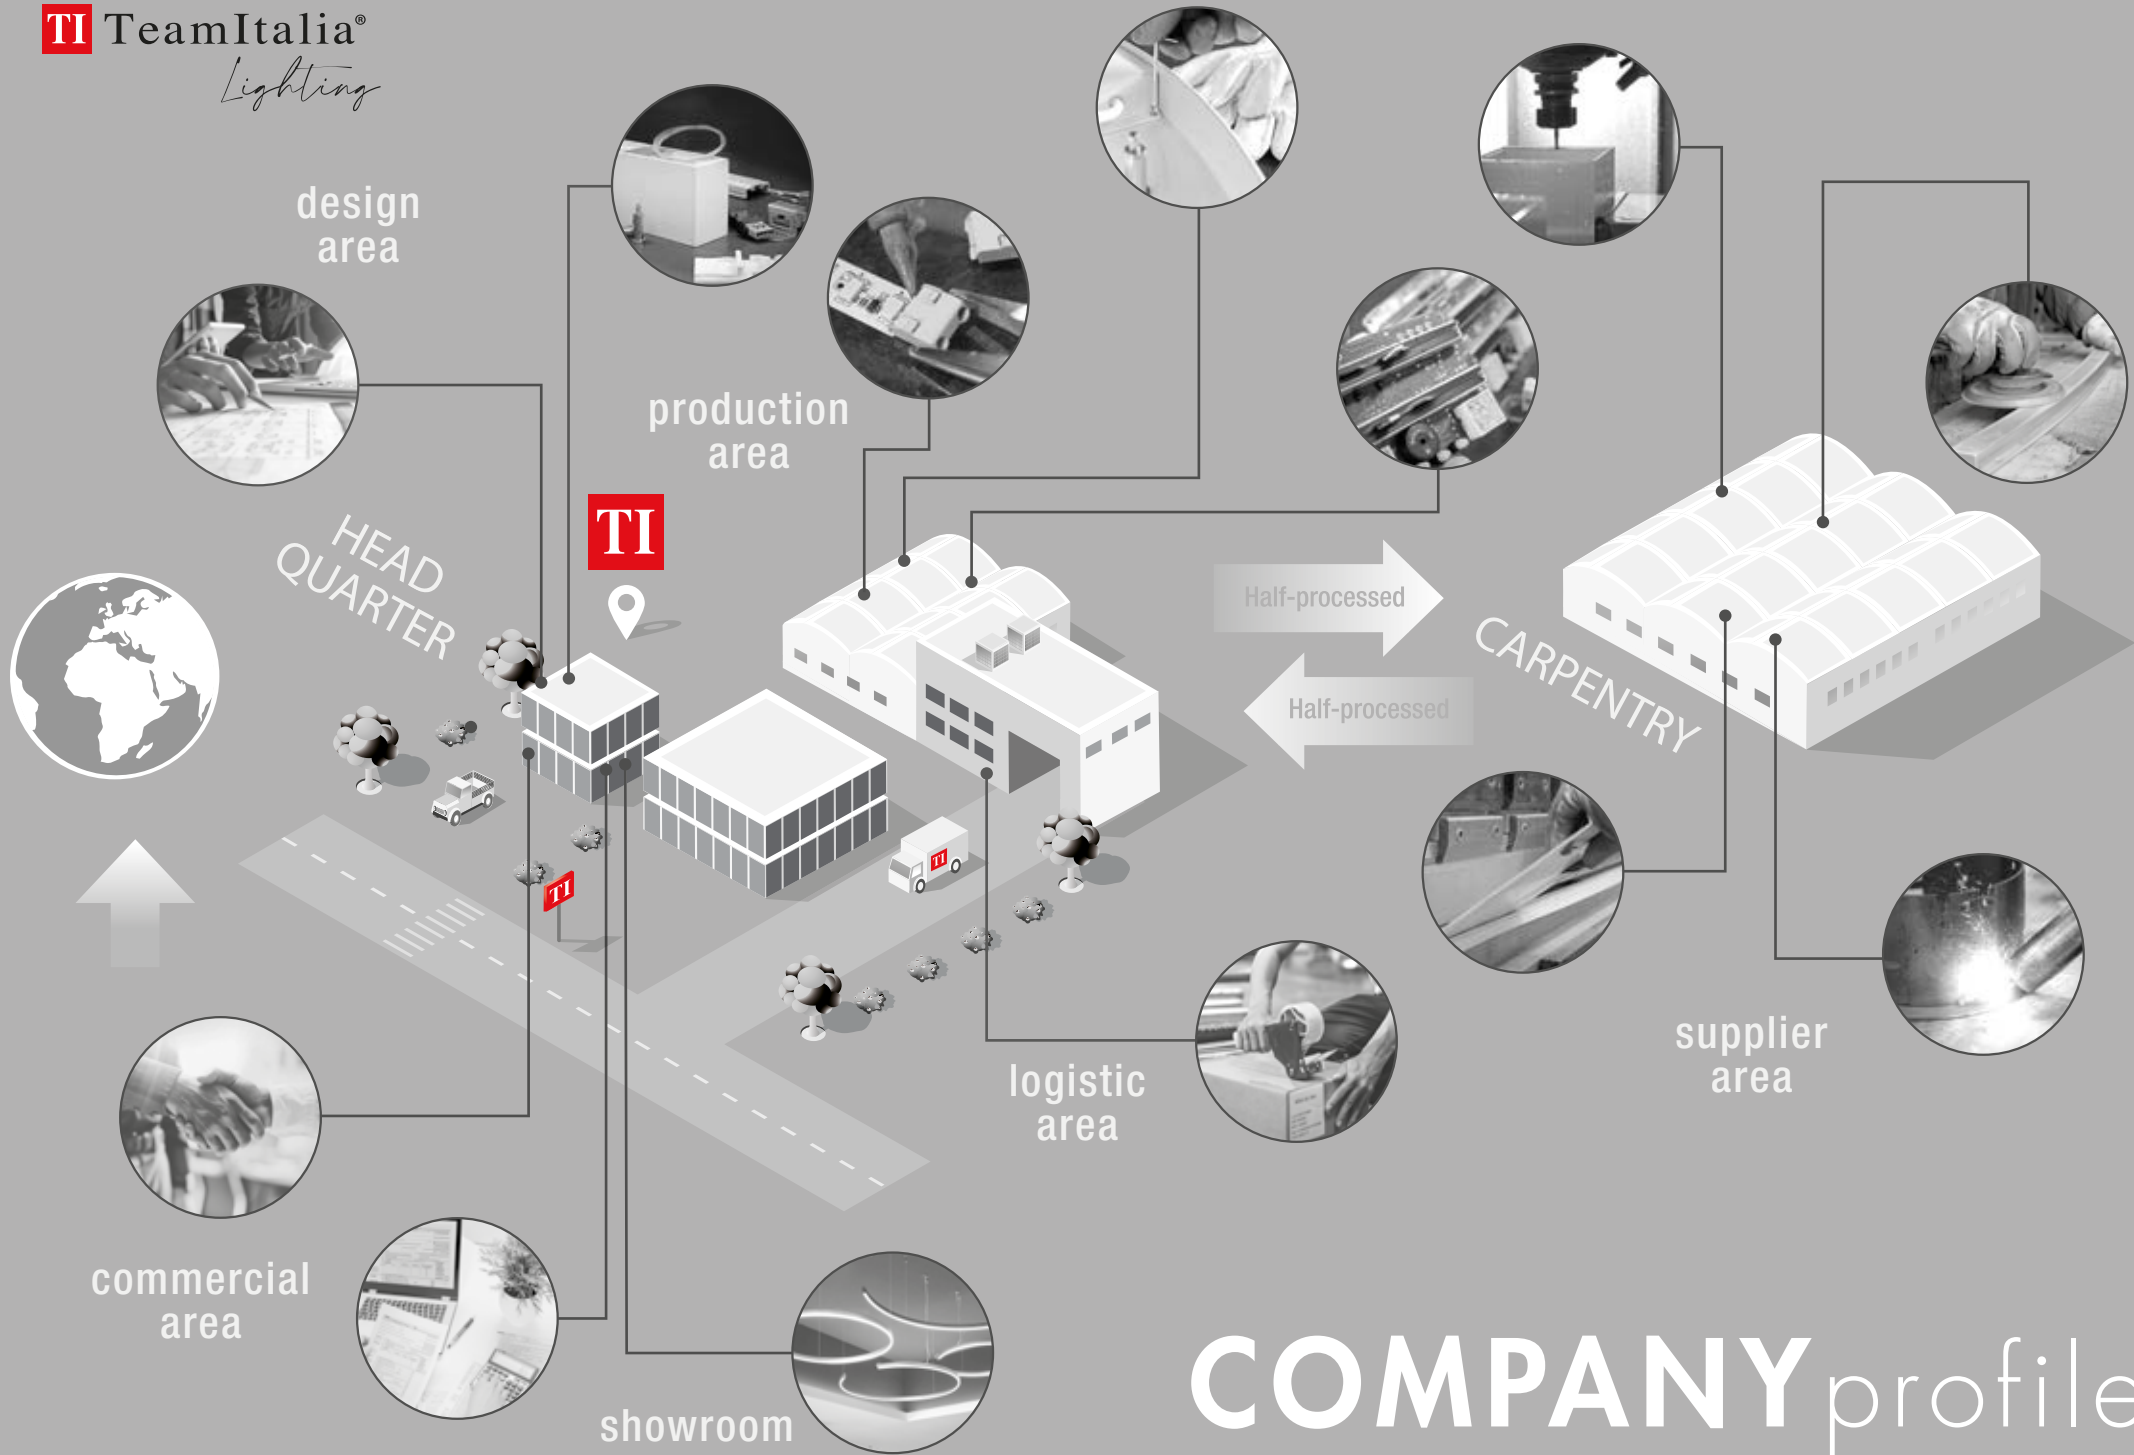

COMPANY profile