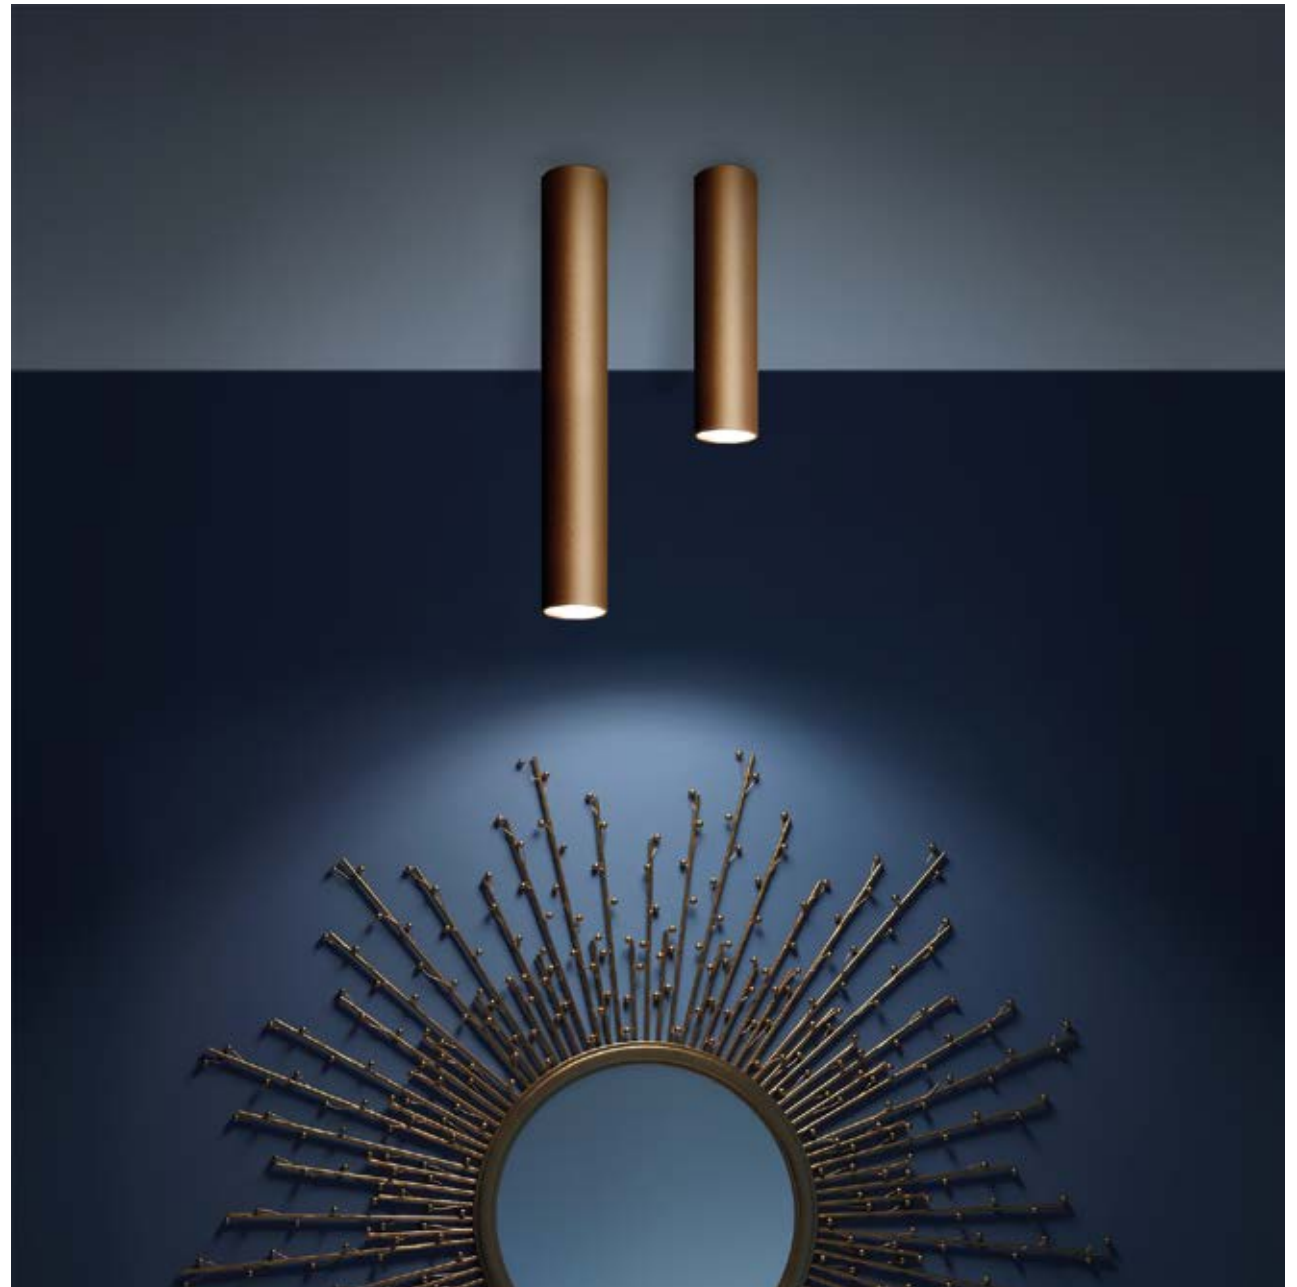

BELLAI HOME up+downlight

TI TeamItalia®
Lighting

S-POT HOME GU10

TI TeamItalia®
Lighting

LEGGERA downlight composition

TI TeamItalia®
Lighting

BELLAI
up+downlight

TI TeamItalia®
Lighting