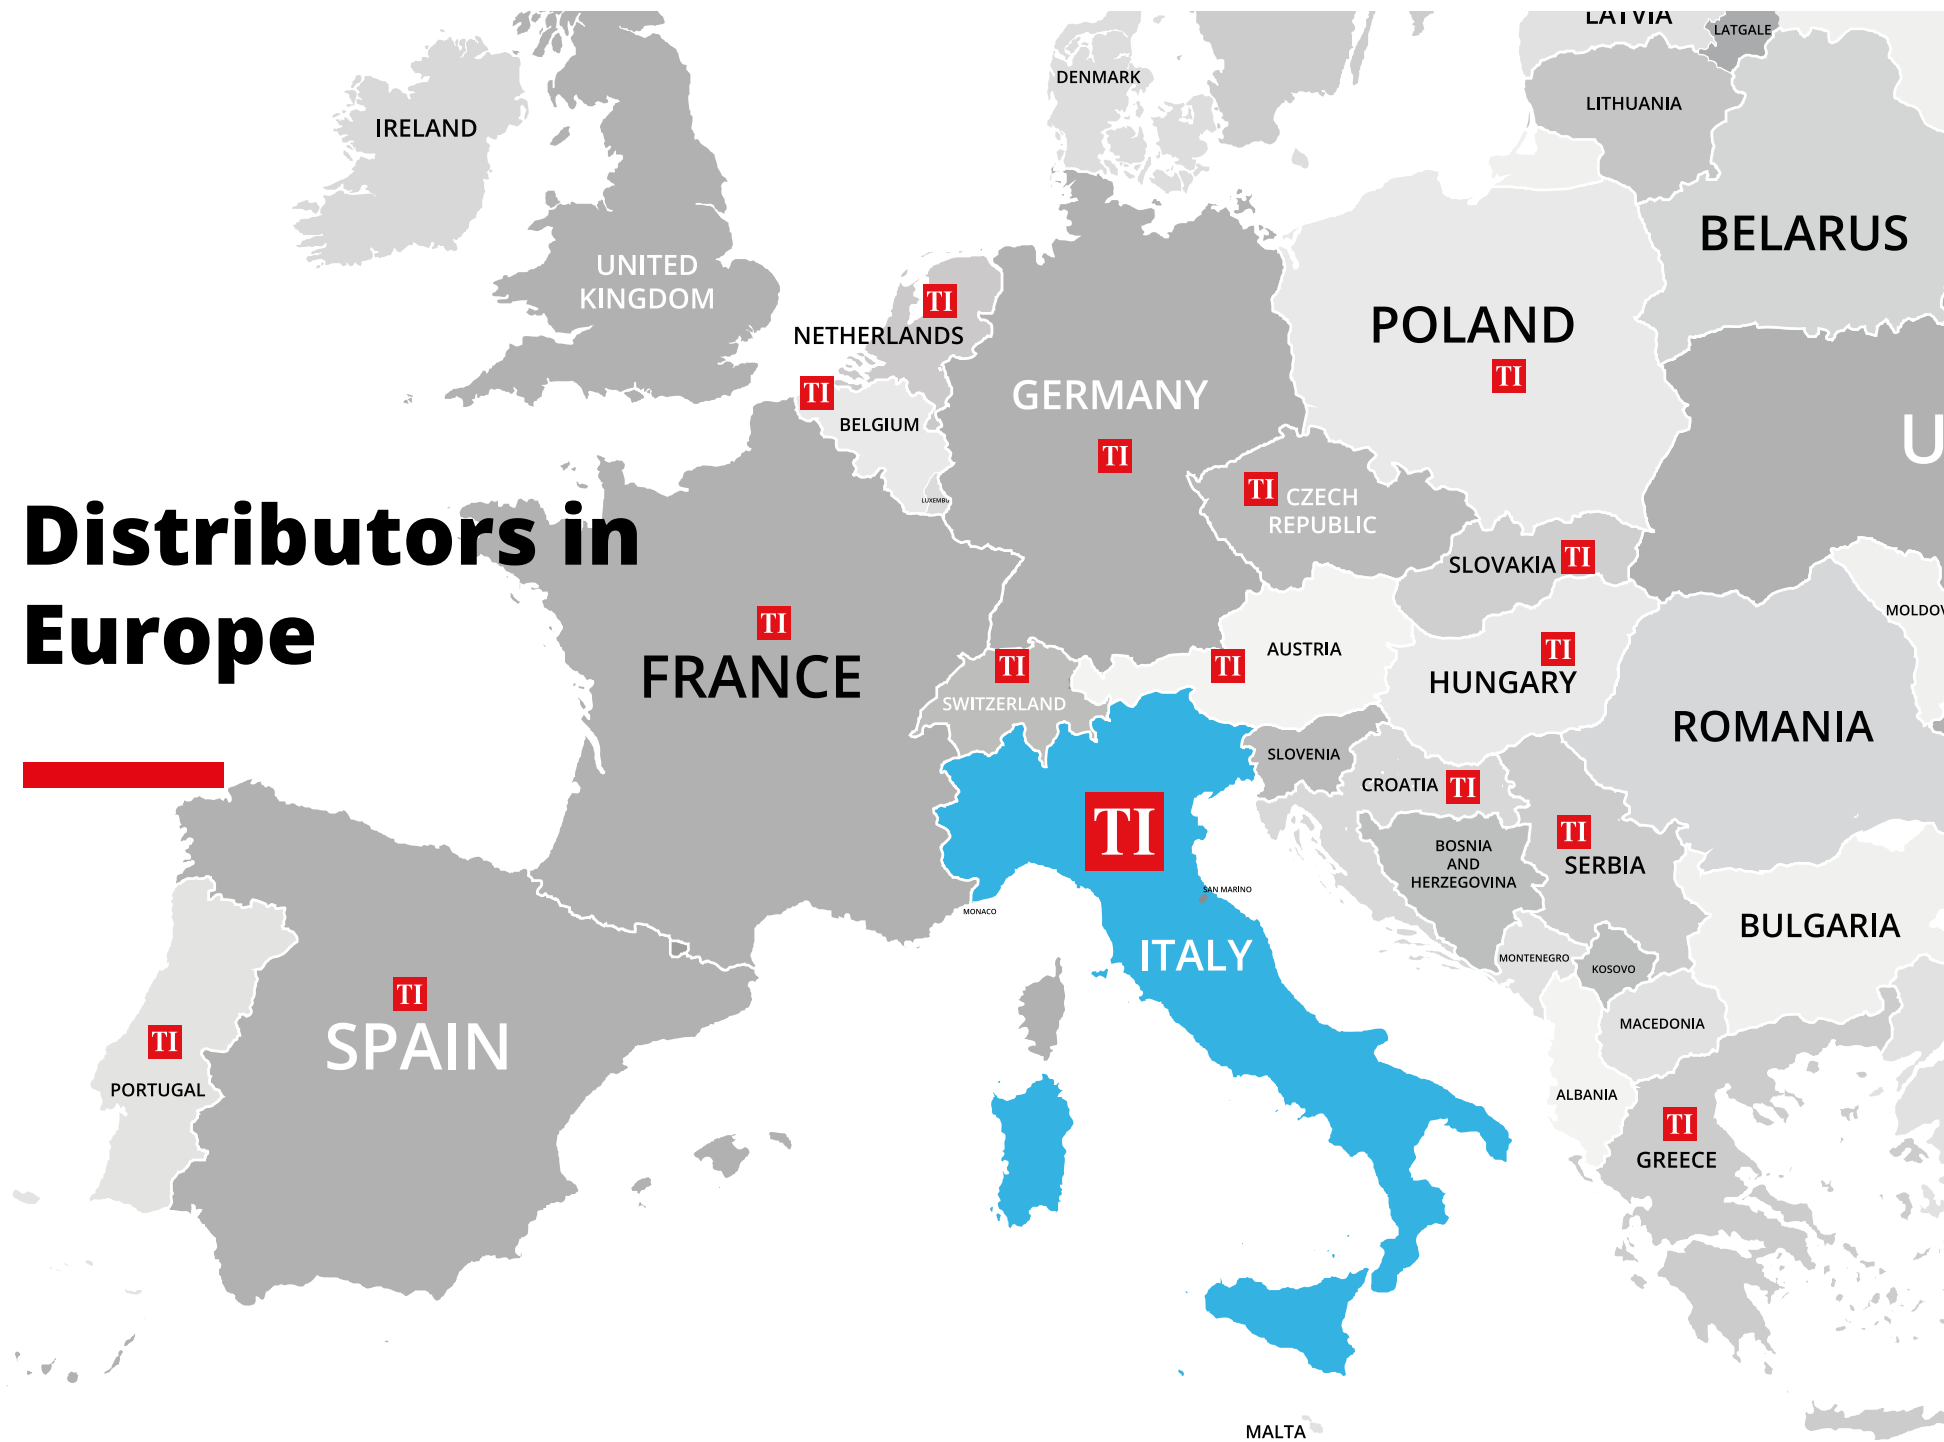

There is an area where customers are involved in the process of designing and creating their own illuminated environment.

Distributors in Europe

TI TeamItalia®
Lighting

Thanks to its extensive network of professional resellers, Team Italia offers widespread distribution of its products throughout the national territory.