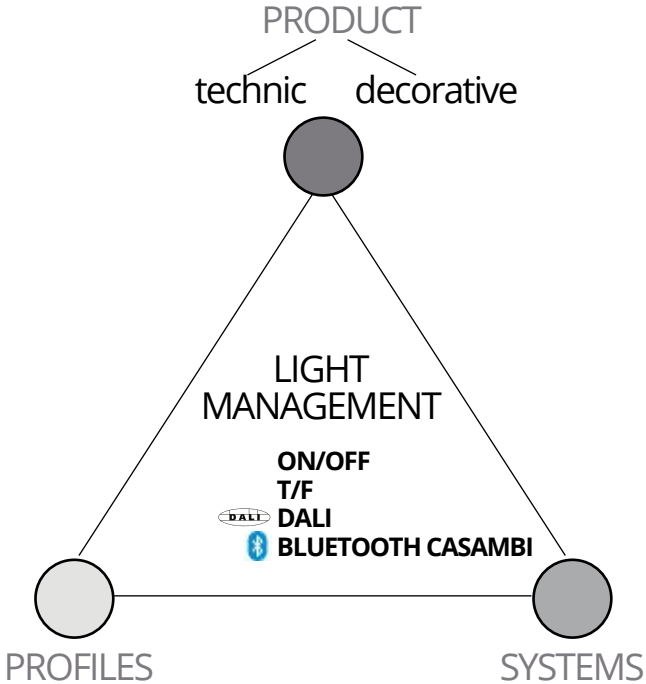

16 **PROFILO 260** orientabile
3x DALI (Push) 20W 1800lm - 220V
Bianco - 3000K - Ø16x40"

17 **INCASSO FLOMURD N**
3x DALI (Push) 15W 1000lm - 220V
Bianco - 3000K - Ø16x40"

Products

To enhance your project, whether it's a private home or a large resort, Team Italia offers a wide range of products to achieve a result that balances functionality, design, and comfort.

BELLAI HOME up+downlight

TI TeamItalia®
Lighting

S-POT HOME GU10

TI TeamItalia®
Lighting

LEGGERA downlight composition

TI TeamItalia®
Lighting

BELLAI
up+downlight

TI TeamItalia®
Lighting

MELLOW composition

STILIO composition

TI TeamItalia®
Lighting

OGIS composition

 TeamItalia®
Lighting