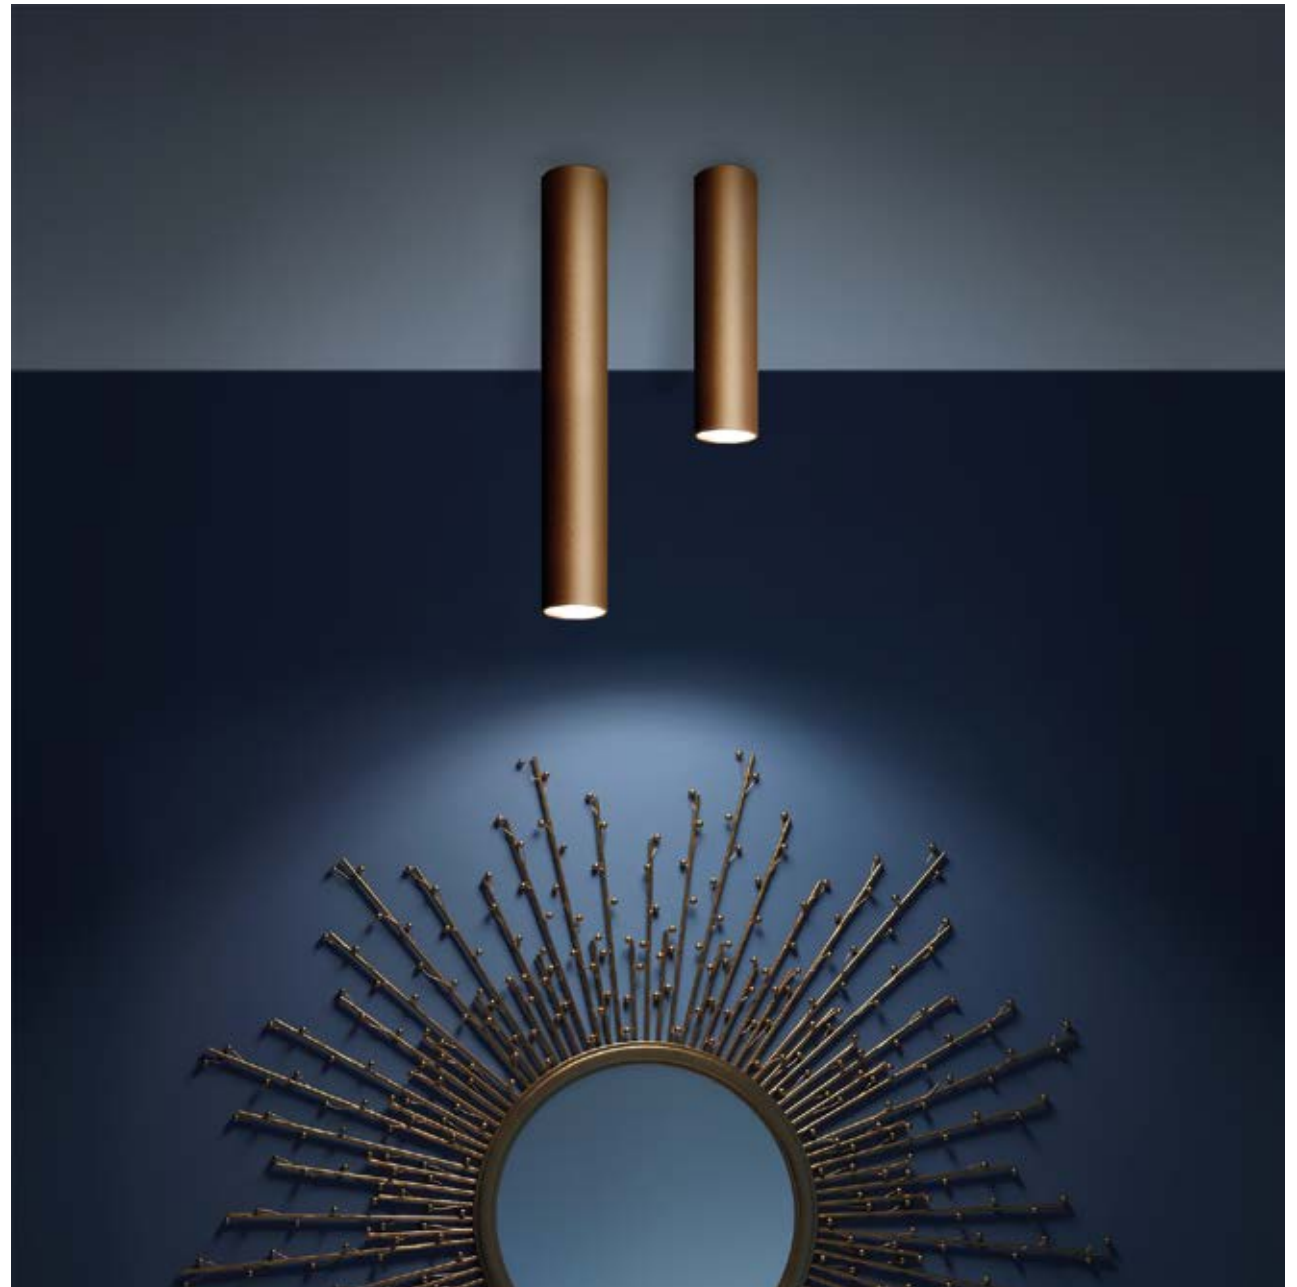

BELLAI HOME up+downlight

TI TeamItalia®
Lighting

S-POT HOME GU10

TI TeamItalia®
Lighting

LEGGERA downlight composizione

TI TeamItalia®
Lighting

BELLAI
up+downlight

TI TeamItalia®
Lighting