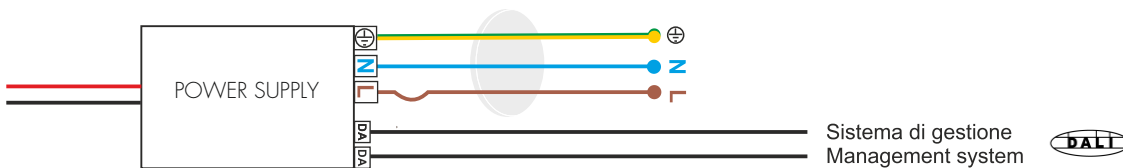

Versione Dimmerabile - Collegamento con sistema di gestione
Dimmable Version - Management System wiring
Dimmbare Version - Management System Verdrahtung

Sistema di gestione
Management system